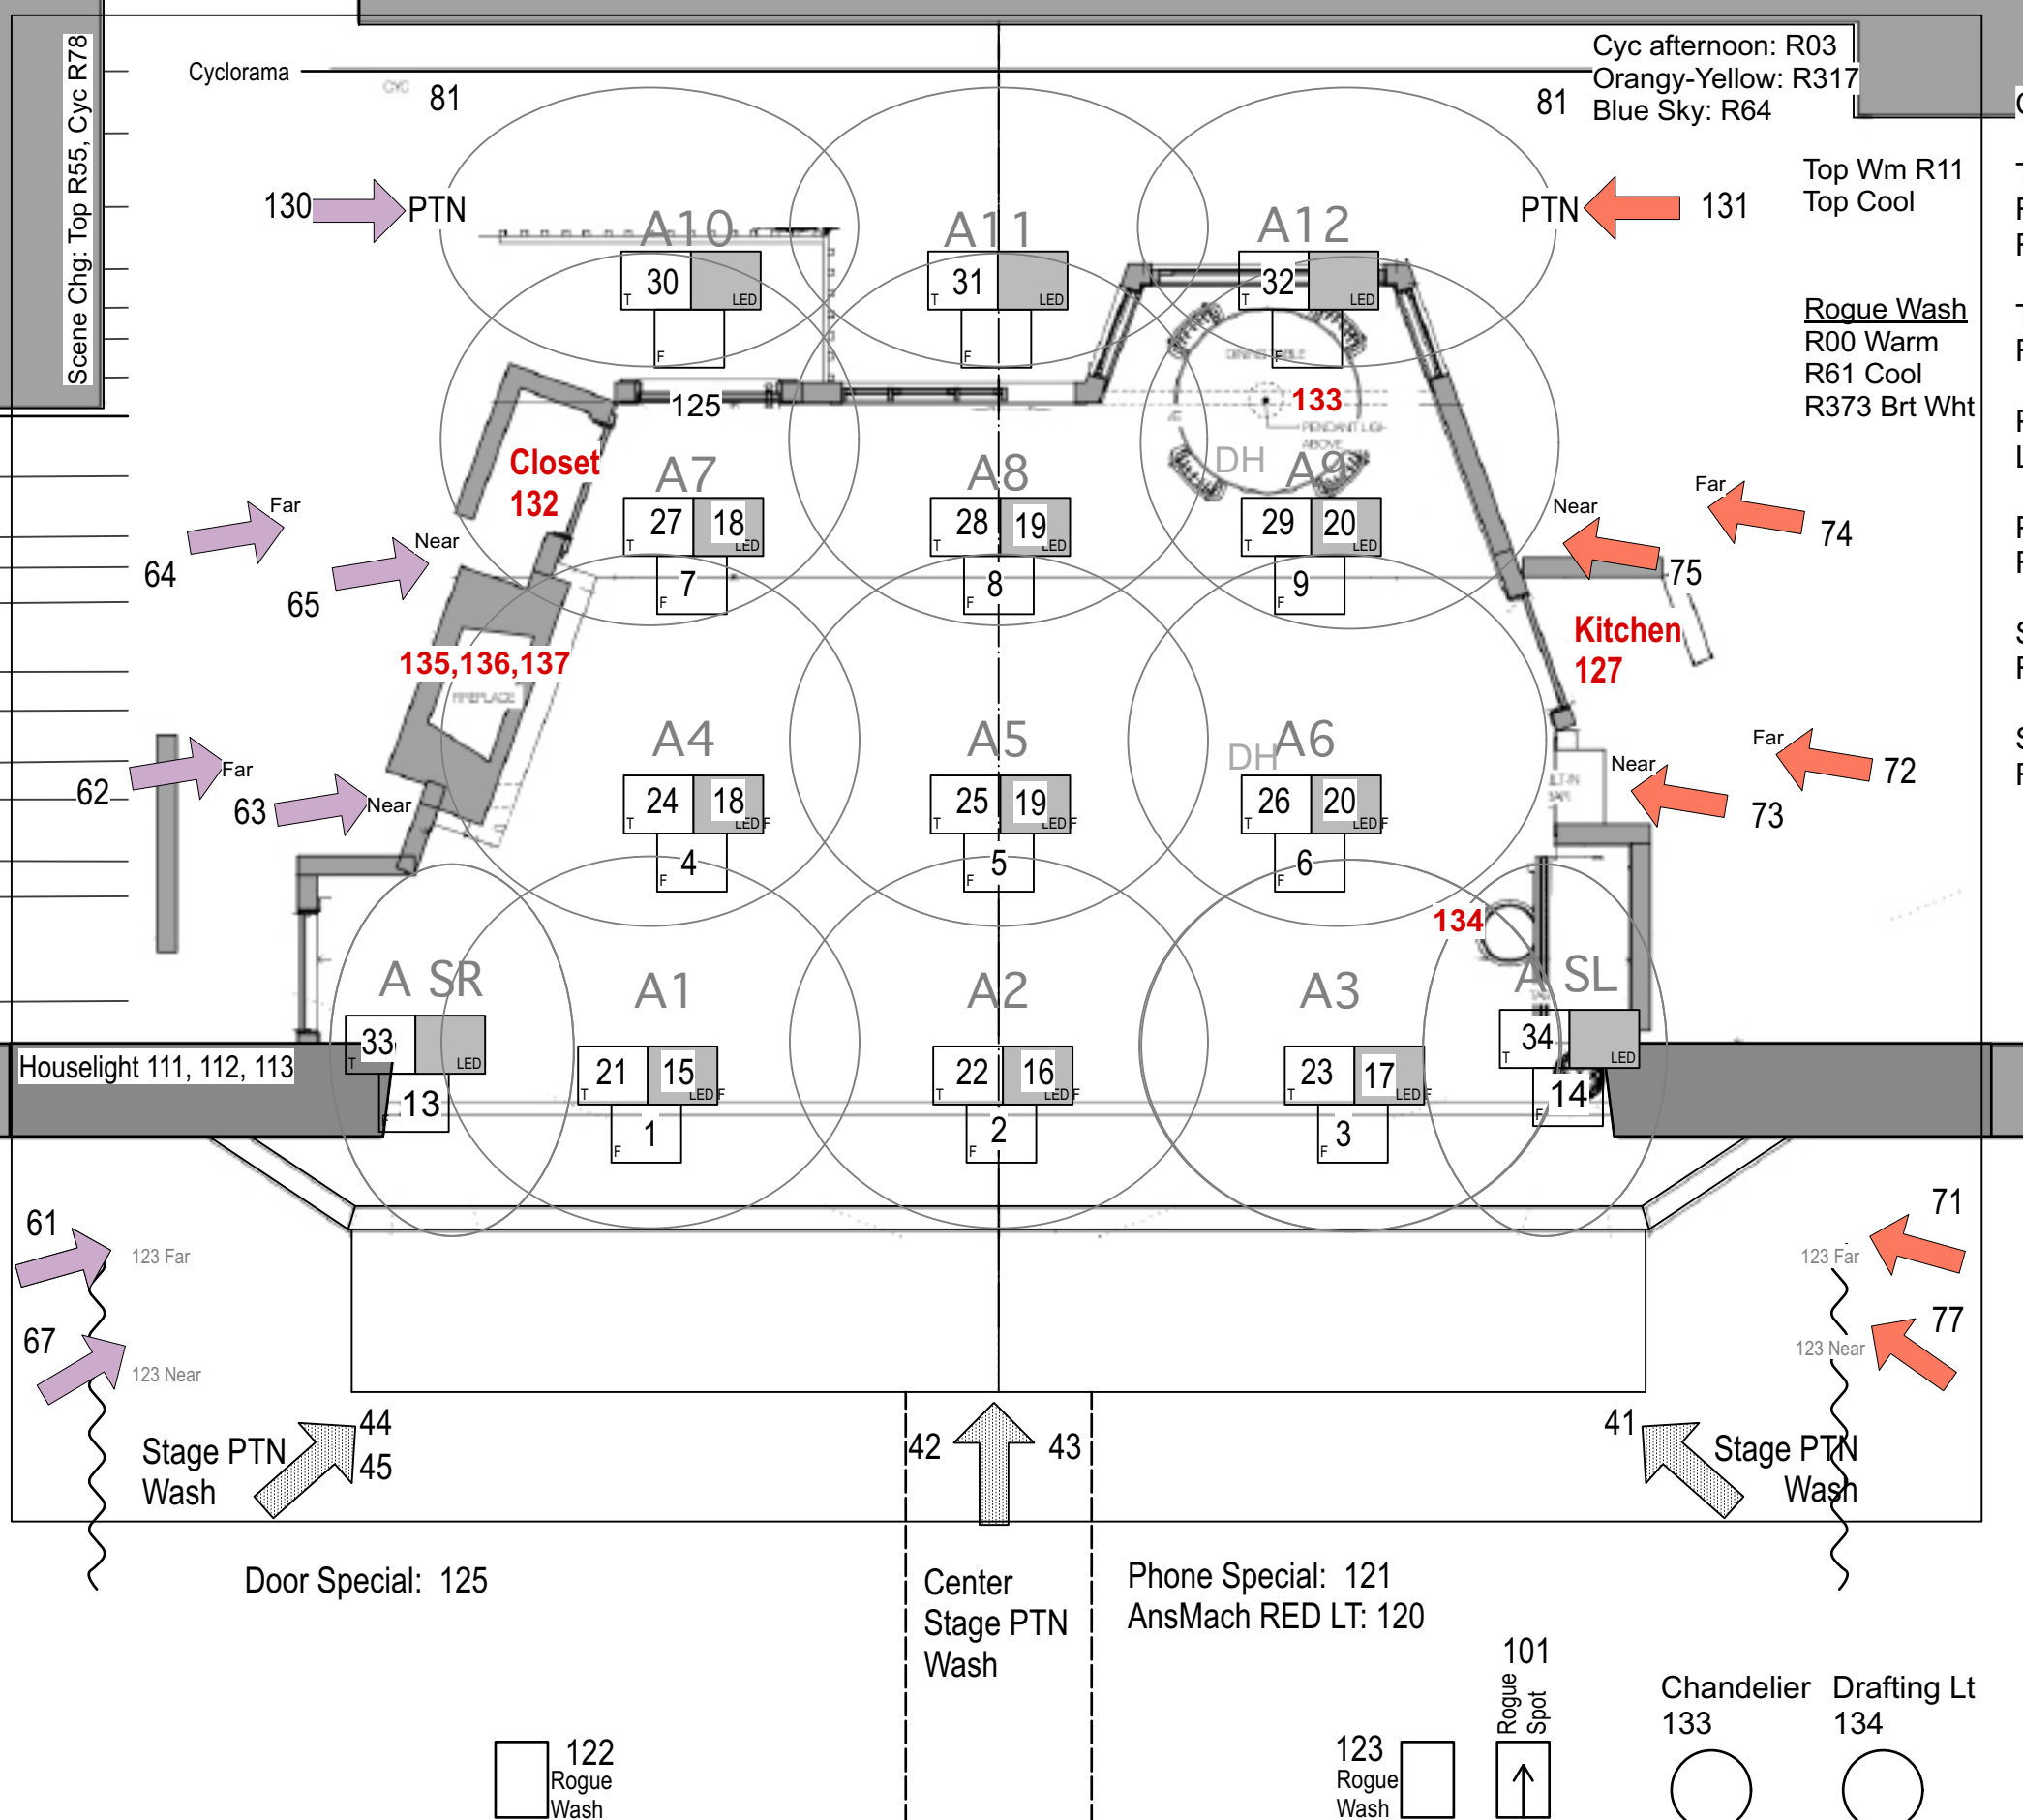

- 1 speed - **Cyc**
- riable spd **Open**
- Legs + Teaser**
- d - **3rd Electric**
- 1 speed **Open**
- le spd - storage
- riable spd - **Legs**
- ssover Curtain**
- riable spd **Open**
- d - **2nd Electric**
- riable spd **Open**
- riable spd - **Legs**
- riable spd **Open**
- riable spd **Open**
- speed - **Teaser**
- riable spd - **Legs**
- d - **1st Electric**
- riable spd **Open**
- d - **Act Curtain**

Scene Chg: Top R55, Cyc R78

- Color Suggestions**
- Top Warm: R07, R08, R09, R11, R0
  - Top Cool: R55, R51, R66
  - PTN Wash Wm L147, R03
  - PTN Wash Cool: R57
  - Side Cool >> R64, R57, R62
  - Side WM << R03, R120